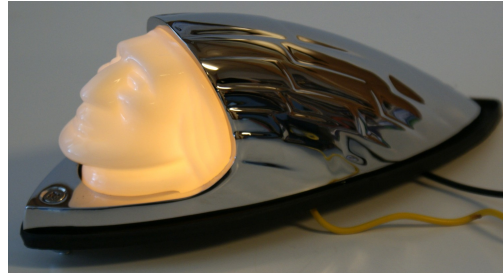

## NEW PRODUCT RELEASE

**Indian Head Fender Light** *BROUGHT BACK BY POPULAR DEMAND.* We are happy to bring this very classic front fender light back to the many who have requested it. This lighted Indian head is encased in a chrome housing representing the majestic head dress of an American Indian. The chrome light sits on a rubber gasket that measures 7 ¾" and is 2 ¾" at the widest point.

Part Number  
**07-83261**

Price  
39.95

**GL1800 Timing Chain Cover With Eagle.** This beautiful chrome ABS timing chain cover comes with a detachable eagle emblem that is not only eye catching but also provides access to the timing chain nut. Installs in minutes. COMING IN MAY 09

Part Number  
**45-1621NU**

Price  
69.95

**GL1800 Windshield Vent 2004 And Up.** This is a tinted adjustable replacement windshield vent which fits perfectly in the O.E.M. windshield and many aftermarket windshields as well. Comes with **chrome bolts** for a better finished look to the vent. And do not forget we also have the Chrome Windshield Vent Accent Trim that will fit this vent. COMING IN MAY 09